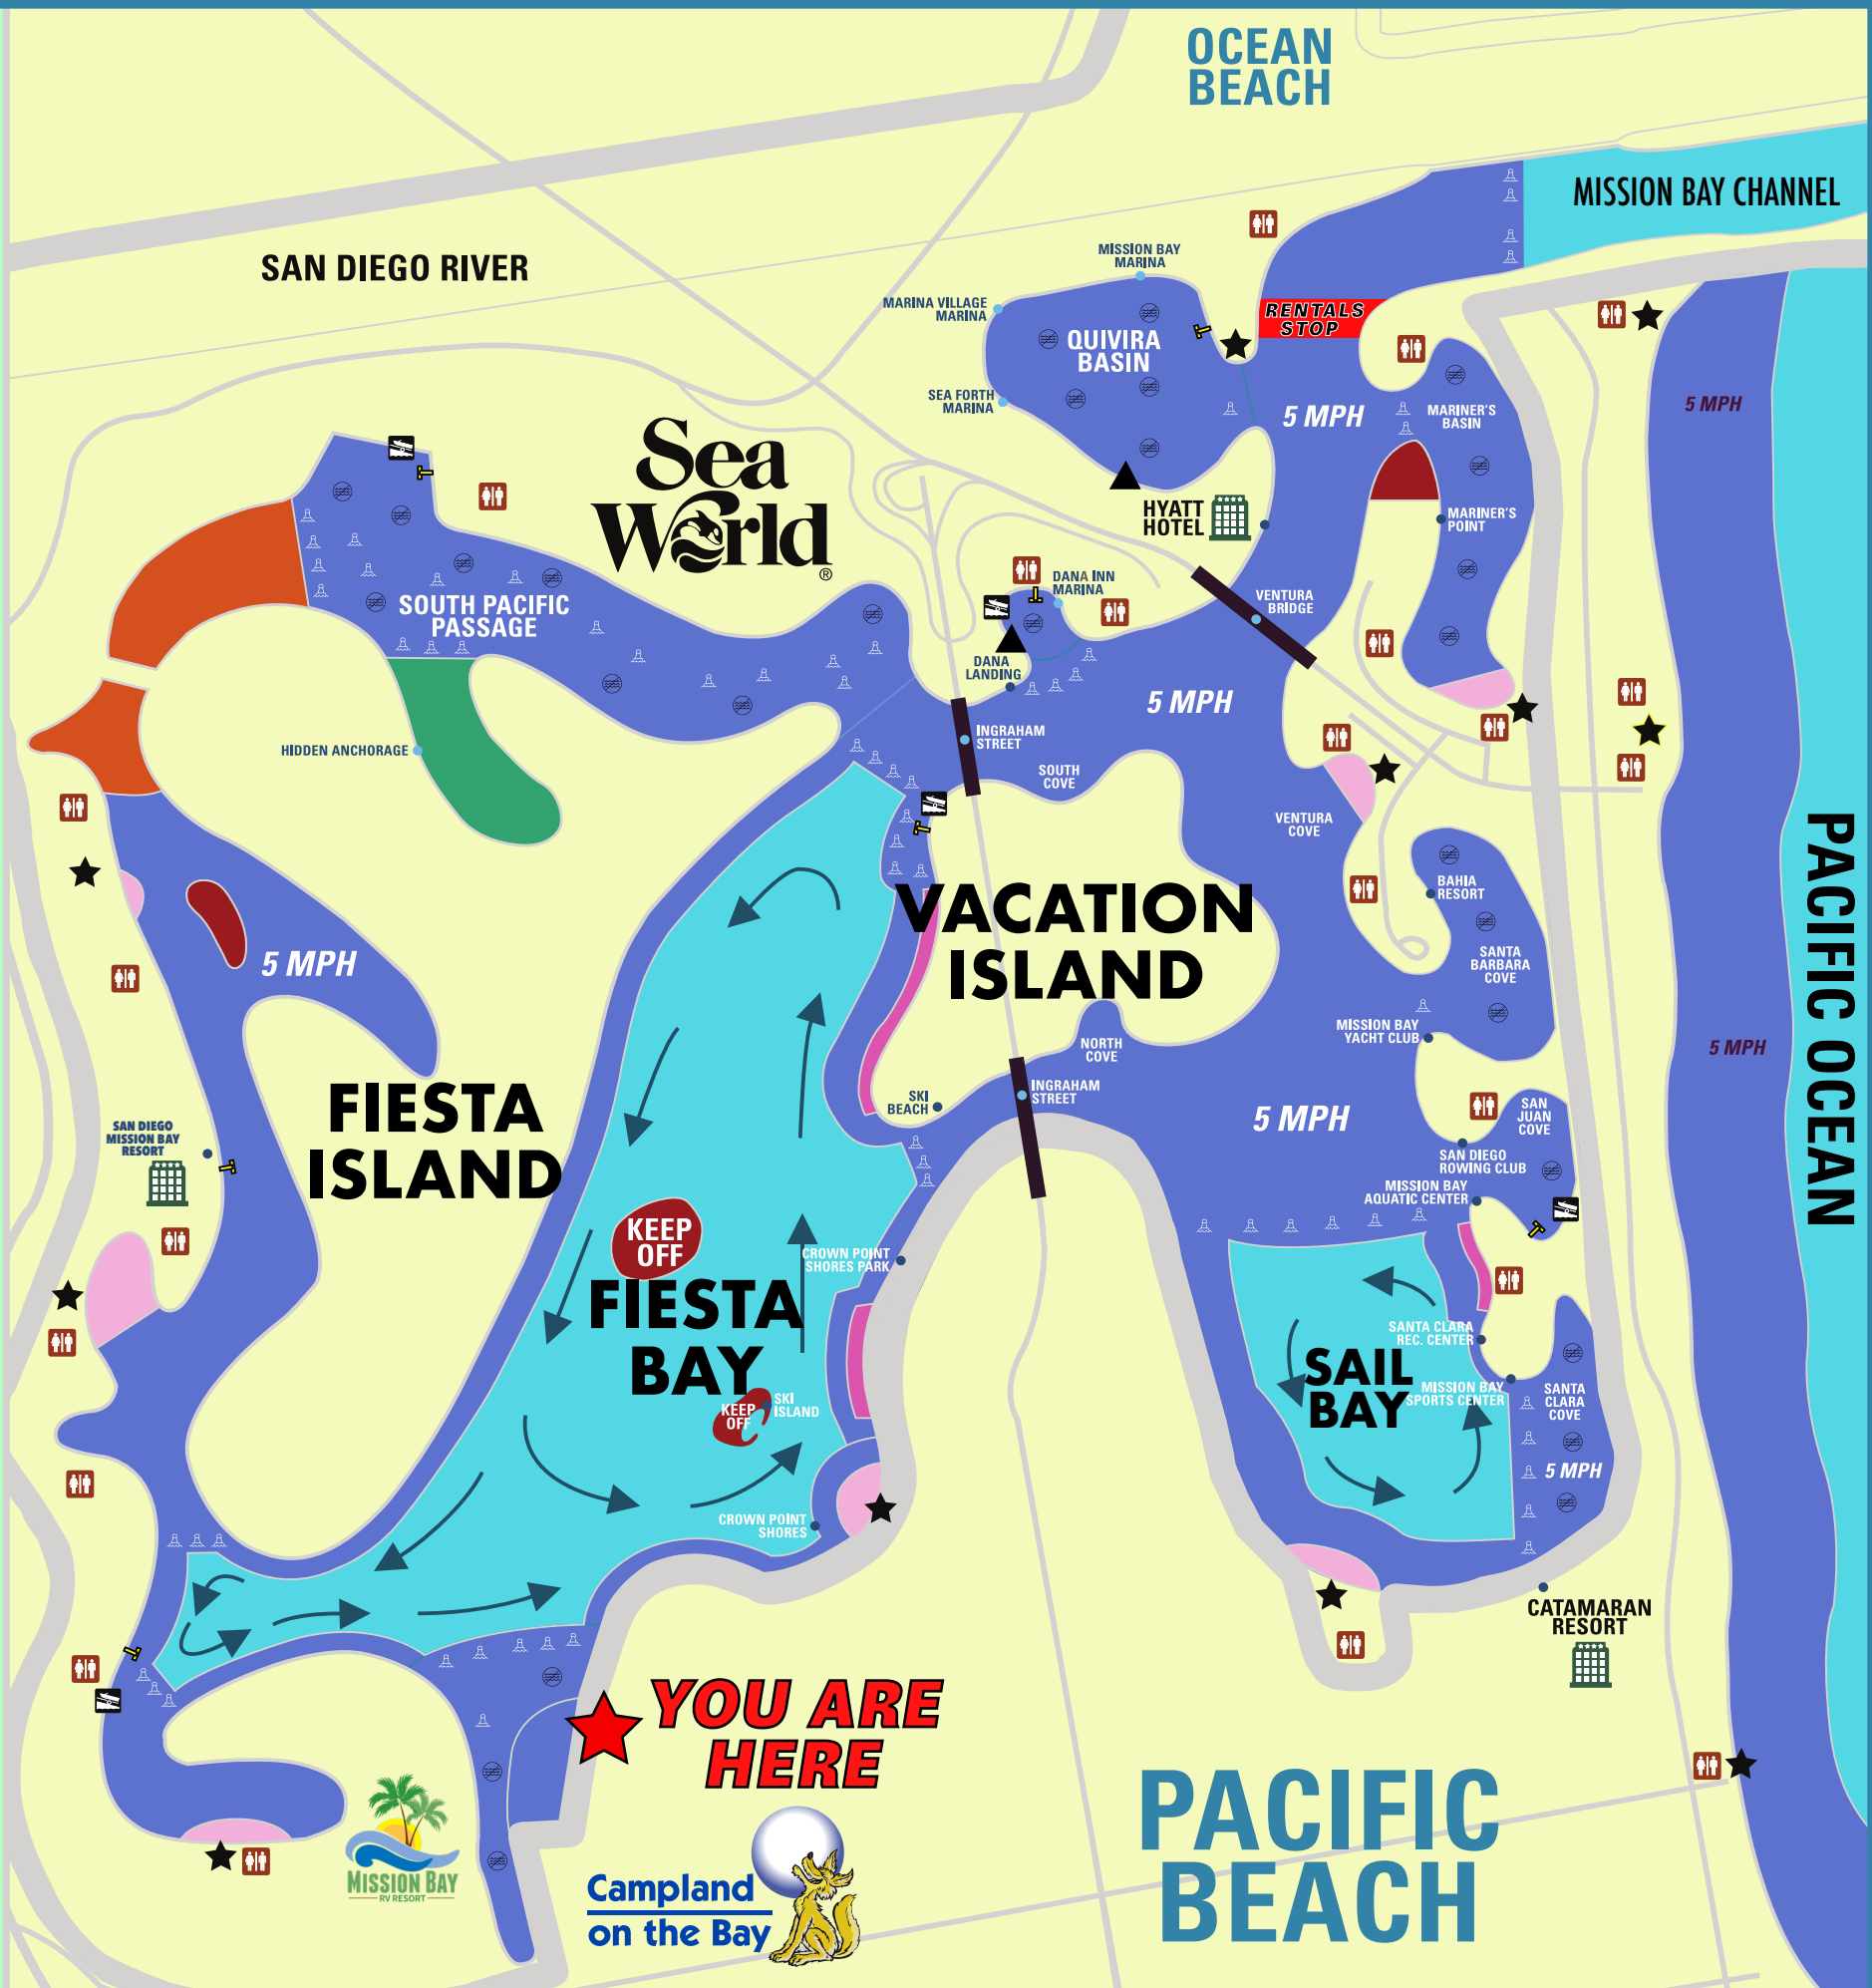

# MISSION BAY PARK

## LEGEND

-  OPEN SPEED
-  5 MPH
-  NO WAKE ZONE
-  BRIDGES
-  NAVIGATIONAL BUOY
-  PUBLIC LAUNCHING RAMP
-  FUEL DOCK
-  PUBLIC DOCK
-  PUBLIC RESTROOM
-  LIFEGUARD STATION
-  SWIMMING AREA (NO VESSELS)
-  PERSONAL WATERCRAFT AREA
-  CLOSED AREA KEEP OUT!
-  WATER LANDING / TAKE OFF ZONE
-  HIDDEN ANCHORAGE WATERSKI AREA
-  HOTELS
-  **NO RENTALS BEYOND THIS POINT**

Campland  
on the Bay